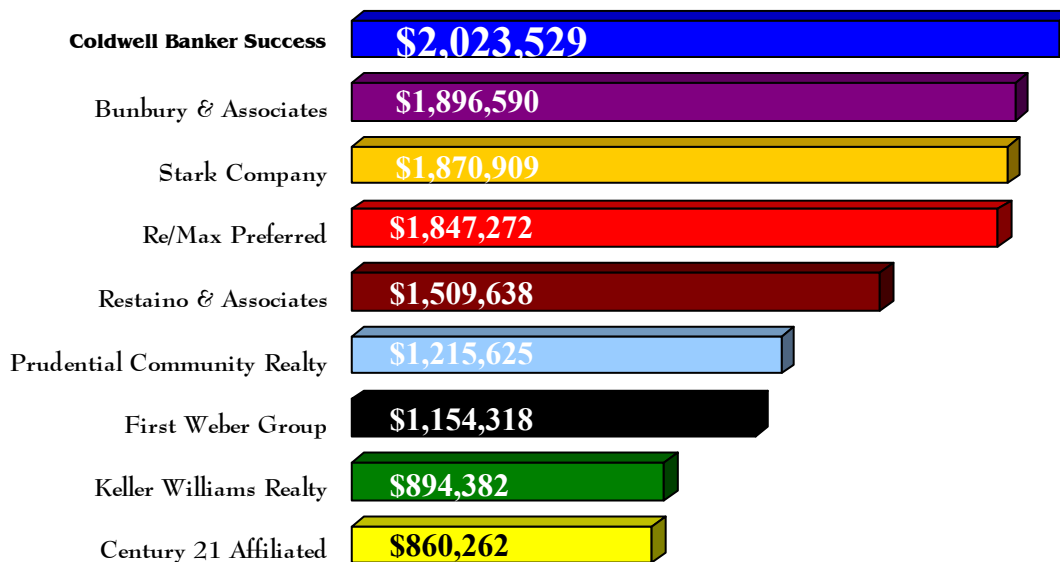

Outperforming the competition... year after year.

AVERAGE NUMBER OF PROPERTIES SOLD PER AGENT 2009*

AVERAGE DOLLAR VALUE OF PROPERTIES SOLD PER AGENT 2009*

Fitchburg/West Madison • Middleton • Stoughton
Sun Prairie/East Madison