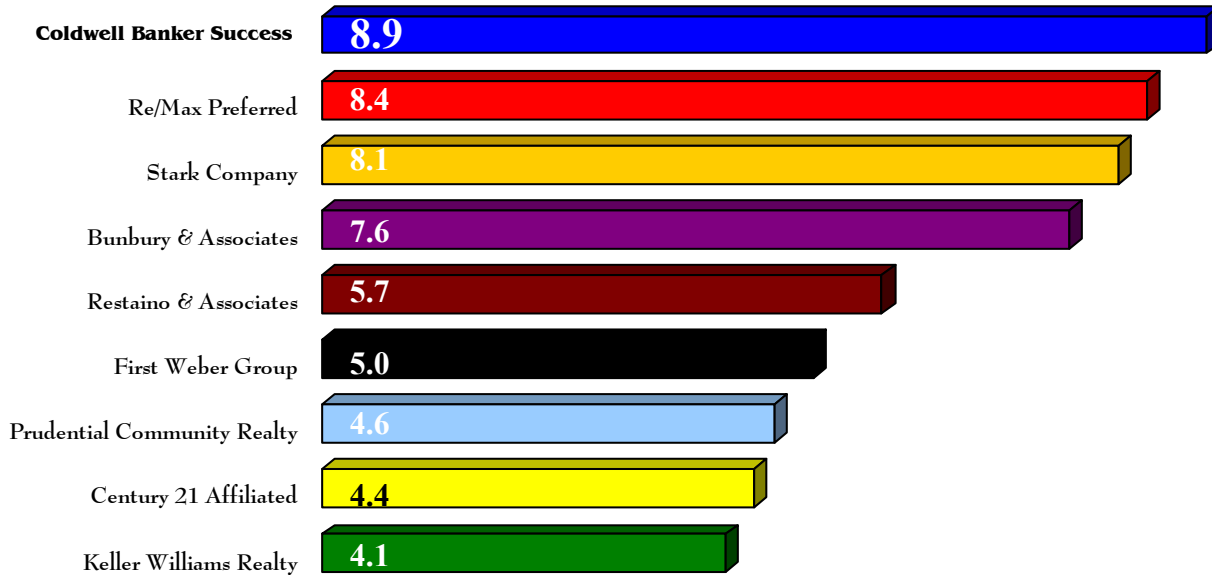

Outperforming the competition... year after year.

AVERAGE NUMBER OF PROPERTIES SOLD PER AGENT 2009*

AVERAGE DOLLAR VALUE OF PROPERTIES SOLD PER AGENT 2009*

Fitchburg/West Madison • Middleton • Stoughton
Sun Prairie/East Madison